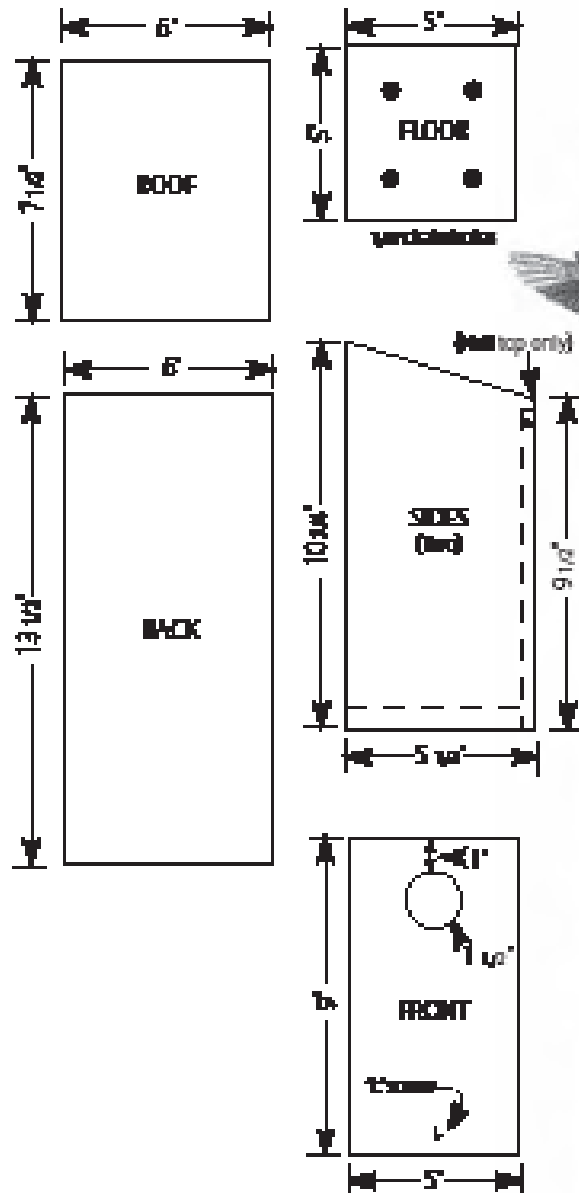

### TREE SWALLOW OR EASTERN BLUEBIRD NEST BOX

Secured with long nails from sides and an "L" screw at the bottom front. This enables front to swing out for easy cleaning.

Tree swallow boxes should be mounted near water.